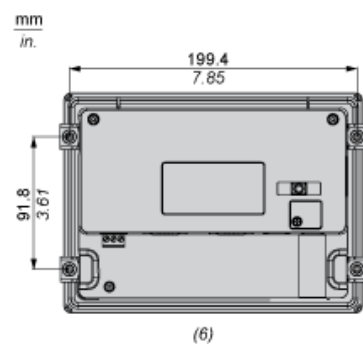

Dimensions

External Dimensions

- (1) Front
- (2) Right
- (3) Bottom

Installation with Installation Fasteners

- (1) Front
- (2) Right
- (3) Left
- (4) Top
- (5) Bottom

(6) Rear

Dimensions with Cables

- (1) Rear
- (2) Right
- (3) Left
- (4) Top
- (5) Bottom

Mounting

Panel Cut Dimensions

A		B		C		R	
mm	in.	mm	in.	mm	in.	mm	in.
190 ^{±1}	7.48 ^{±0.04}	135 ^{±0.7}	5.31 ^{±0.03}	1...5	0.04...0.19	3 max	0.12 max.

Installation Fasteners Dimensions

Installation Requirements