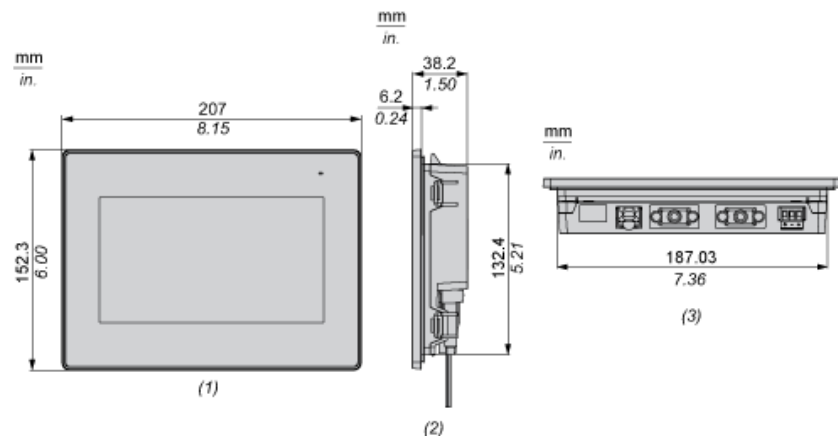

Dimensions

External Dimensions

- (1) Front
- (2) Right
- (3) Bottom

Installation with Installation Fasteners

- (1) Front
- (2) Right
- (3) Left
- (4) Top
- (5) Bottom

(6) Rear

Dimensions with Cables

- (1) Rear
- (2) Right
- (3) Left
- (4) Top
- (5) Bottom

Mounting

Panel Cut Dimensions

A		B		C		R	
mm	in.	mm	in.	mm	in.	mm	in.
190 ^{±1}	7.48 ^{±0.04}	135 ^{±0.7}	5.31 ^{±0.03}	1...5	0.04...0.19	3 max	0.12 max.

Installation Fasteners Dimensions

Installation Requirements