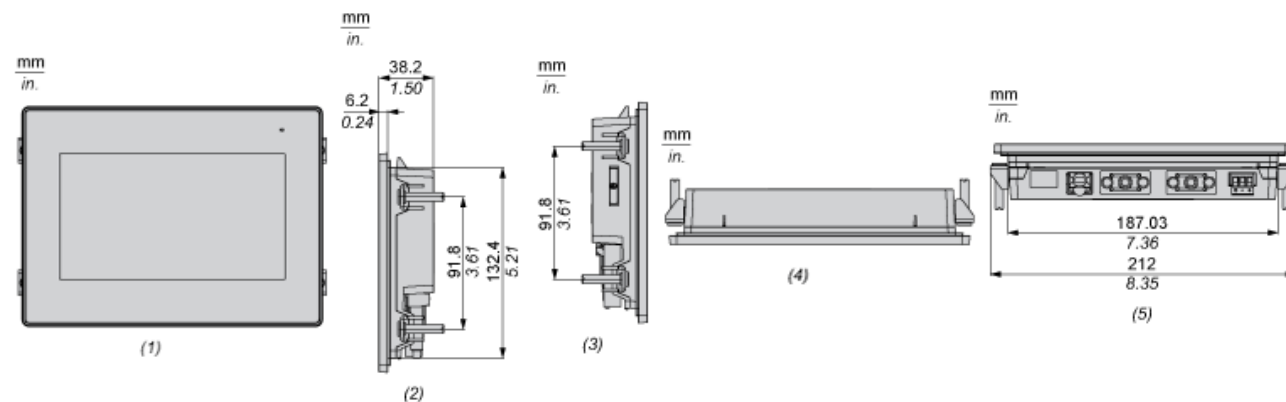

Dimensions

External Dimensions

- (1) Front
- (2) Right
- (3) Bottom

Installation with Installation Fasteners

- (1) Front
- (2) Right
- (3) Left
- (4) Top
- (5) Bottom

(6) Rear

Dimensions with Cables

- (1) Rear
- (2) Right
- (3) Left
- (4) Top
- (5) Bottom

Mounting

Panel Cut Dimensions

A		B		C		R	
mm	in.	mm	in.	mm	in.	mm	in.
190 ^{±1}	7.48 ^{±0.04}	135 ^{±0.7}	5.31 ^{±0.03}	1...5	0.04...0.19	3 max	0.12 max.

Installation Fasteners Dimensions

Installation Requirements