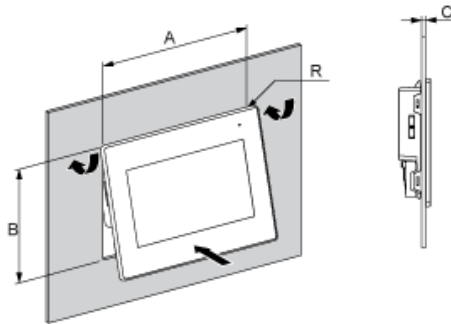

Dimensions

External Dimensions

- (1) Front
- (2) Right
- (3) Bottom

Installation with Installation Fasteners

- (1) Front
- (2) Right
- (3) Left
- (4) Top
- (5) Bottom

(6) Rear

Dimensions with Cables

- (1) Rear
- (2) Right
- (3) Left
- (4) Top
- (5) Bottom

Mounting

Panel Cut Dimensions

A		B		C		R	
mm	in.	mm	in.	mm	in.	mm	in.
190 ^{±1}	7.48 ^{±0.04}	135 ^{±0.7}	5.31 ^{±0.03}	1...5	0.04...0.19	3 max	0.12 max.

Installation Fasteners Dimensions

Installation Requirements