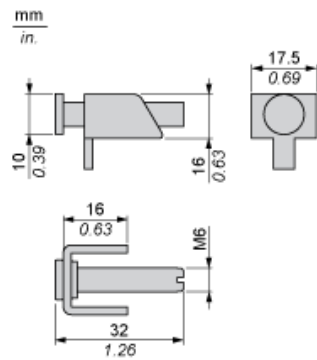

Dimensions

External Dimensions

- (1) Front
- (2) Right
- (3) Bottom

Installation with Installation Fasteners

- (1) Front
- (2) Right
- (3) Left
- (4) Top
- (5) Bottom

(6) Rear

Dimensions with Cables

- (1) Rear
- (2) Right
- (3) Left
- (4) Top
- (5) Bottom

Mounting

Panel Cut Dimensions

A		B		C		R	
mm	in.	mm	in.	mm	in.	mm	in.
190 ^{±1}	7.48 ^{±0.04}	135 ^{±0.7}	5.31 ^{±0.03}	1...5	0.04...0.19	3 max	0.12 max.

Installation Fasteners Dimensions

Installation Requirements